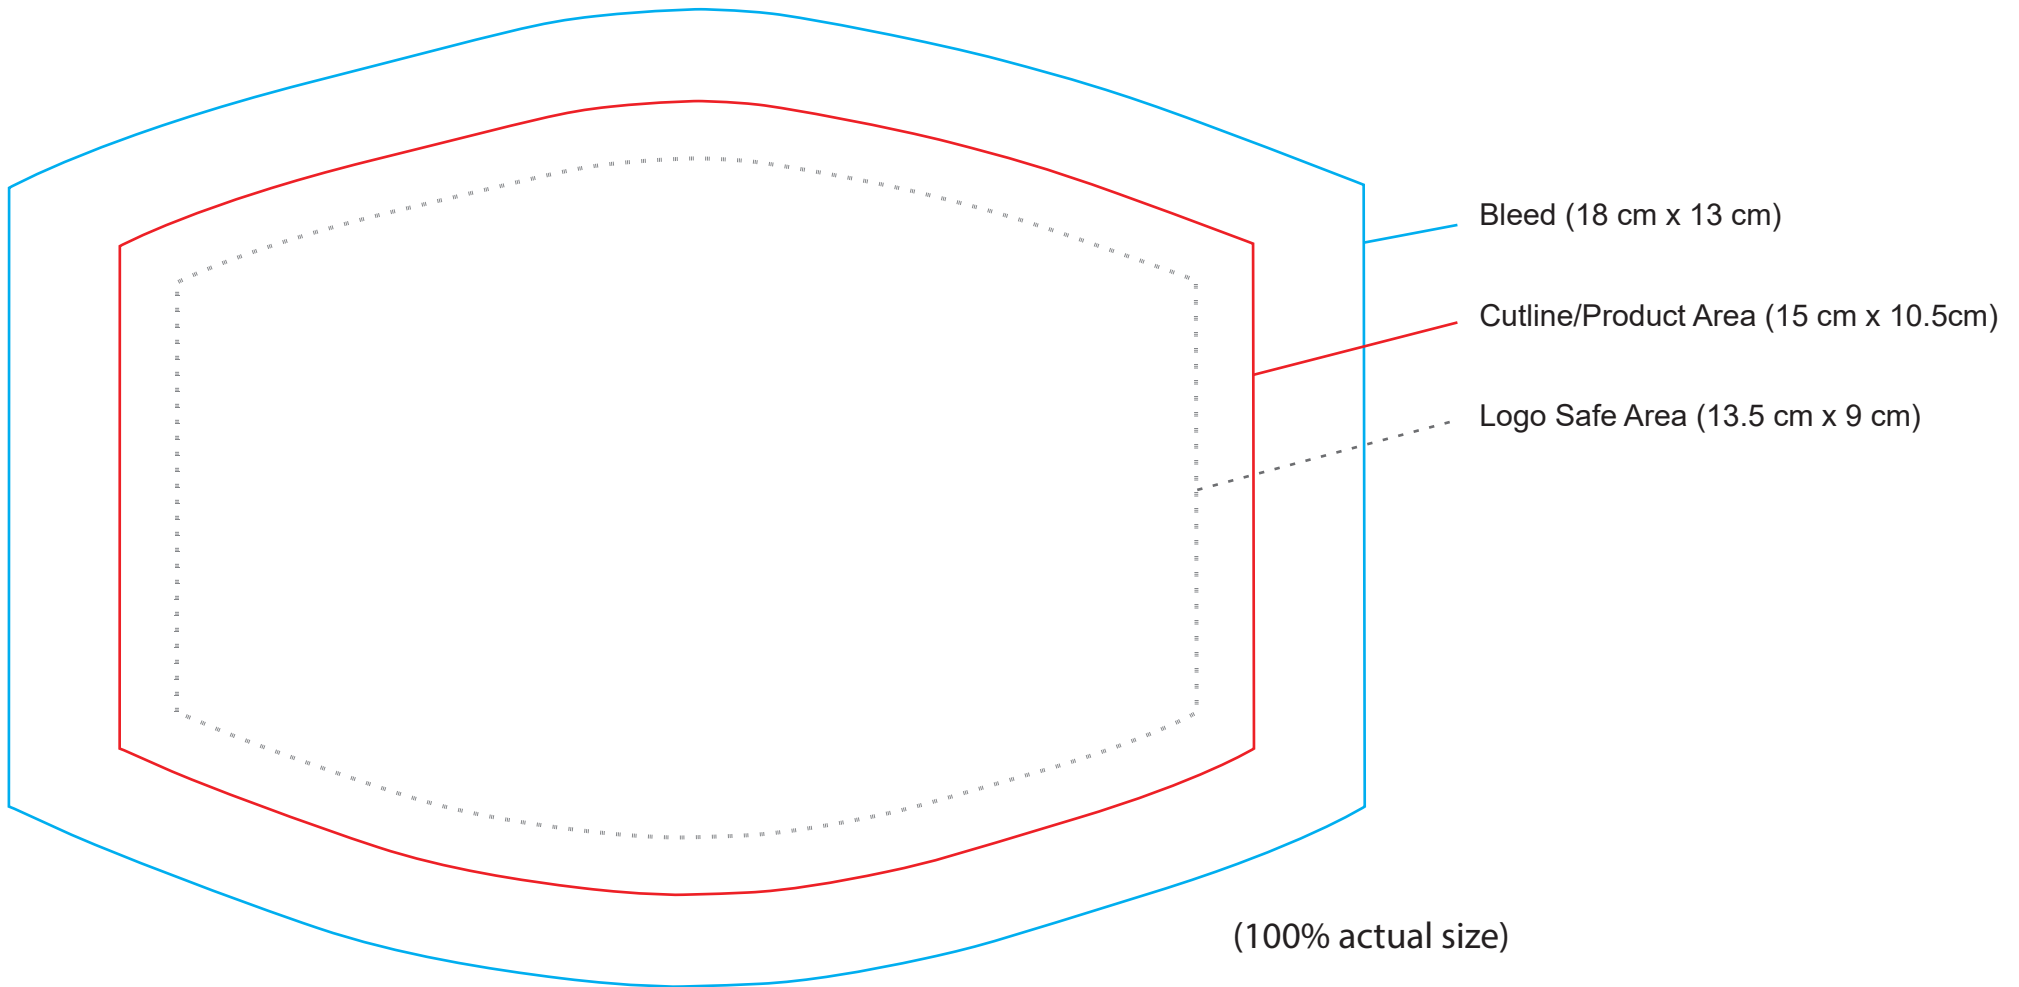

Product Name: Sublimated Polyester Face Mask
Item #: P05MSKPOLY2PFC
Item Color: XXXXXXXXX

Product Area: 5.90" w x 4.13" h (15cm x 10.5cm)
Imprint Area: 5.31" w x 3.54" h (13.5cm x 9cm)
Imprint Color: XXXXXXXX

- Dotted line will NOT appear on your imprinted item; this represents approximate imprint area only.
- The proof shows the approximate size & placement of your imprint relative to the size of the product.
- Scale of product & imprint when viewed or printed may vary depending on PDF or printer settings.
- PDF may not reflect the actual color of the finished goods when viewed on screen or printed; this also applies to Pantone® matches.
(For an accurate depiction of colors, reference a Pantone® color book.)
- All artwork shown is to maximum imprint with a $\pm 5\%$ differential.