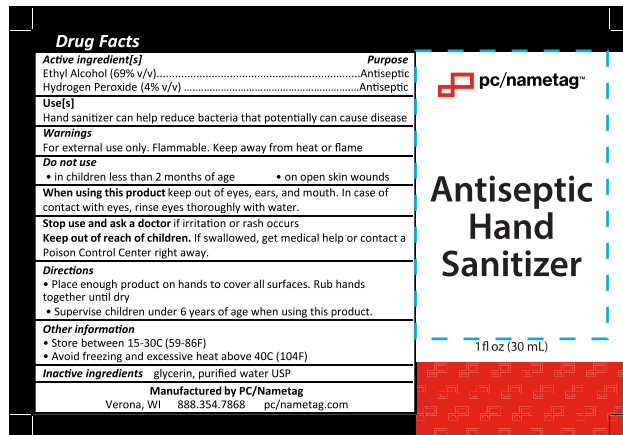

Product Name: 1 oz. Hand Sanitizer Spray Item #: P05HS1 Item Color: Clear	Product Area: 1.5" x 4" Imprint Color: Full Color
---	--

Imprint Area: 1.5"w x 1"h
 Imprint Location (if not centered within imprint area):
 Logo Size: 6.94"w x 1.33"h
 Imprint Method: Screen Printed

*Product image shown represents imprint placement only

- Dotted line will NOT appear on your imprinted item; this represents approximate imprint area only.
- The proof shows the approximate size & placement of your imprint relative to the size of the product.
- Scale of product & imprint when viewed or printed may vary depending on PDF or printer settings.
- PDF may not reflect the actual color of the finished goods when viewed on screen or printed; this also applies to Pantone® matches. (For an accurate depiction of colors, reference a Pantone® color book.)
- All artwork shown is to maximum imprint with a ±5% differential.