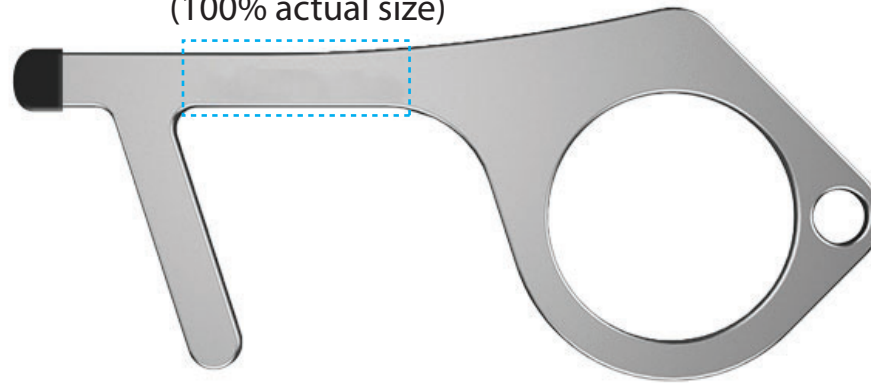

Product Name: Contactless Door Pull Imprinted
Item #: P05H428
Item Color: XXXXXXXXXX

Product Area: 3.93"W x 1.69"H x 0.11"D
Imprint Area: 1.18"W x 0.39"H
Imprint Color: XXXXXXXX

(100% actual size)

(100% actual size)

- Dotted line will NOT appear on your imprinted item; this represents approximate imprint area only.
- The proof shows the approximate size & placement of your imprint relative to the size of the product.
- Scale of product & imprint when viewed or printed may vary depending on PDF or printer settings.
- PDF may not reflect the actual color of the finished goods when viewed on screen or printed; this also applies to Pantone® matches.
(For an accurate depiction of colors, reference a Pantone® color book.)
- All artwork shown is to maximum imprint with a $\pm 5\%$ differential.