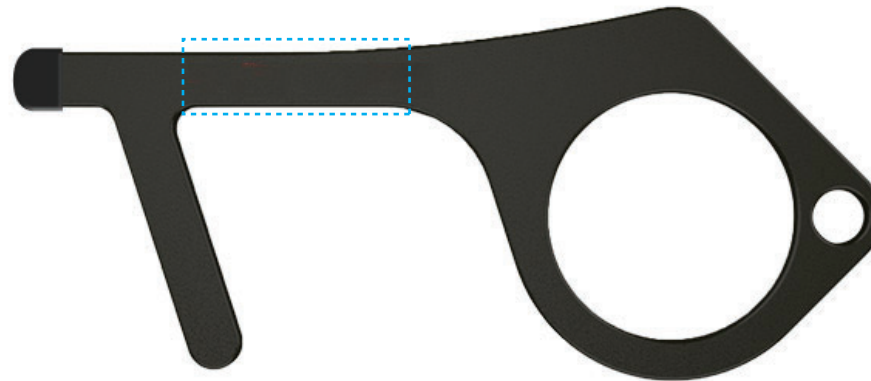

Product Name: Contactless Door Pull Imprinted
Item #: P05H428
Item Color: XXXXXXXXXX

Product Area: 3.93"W x 1.69"H x 0.11"D
Imprint Area: 1.18"W x 0.39"H
Imprint Color: XXXXXXXX

(100% actual size)

(100% actual size)

- Dotted line will NOT appear on your imprinted item; this represents approximate imprint area only.
- The proof shows the approximate size & placement of your imprint relative to the size of the product.
- Scale of product & imprint when viewed or printed may vary depending on PDF or printer settings.
- PDF may not reflect the actual color of the finished goods when viewed on screen or printed; this also applies to Pantone® matches.
(For an accurate depiction of colors, reference a Pantone® color book.)
- All artwork shown is to maximum imprint with a $\pm 5\%$ differential.