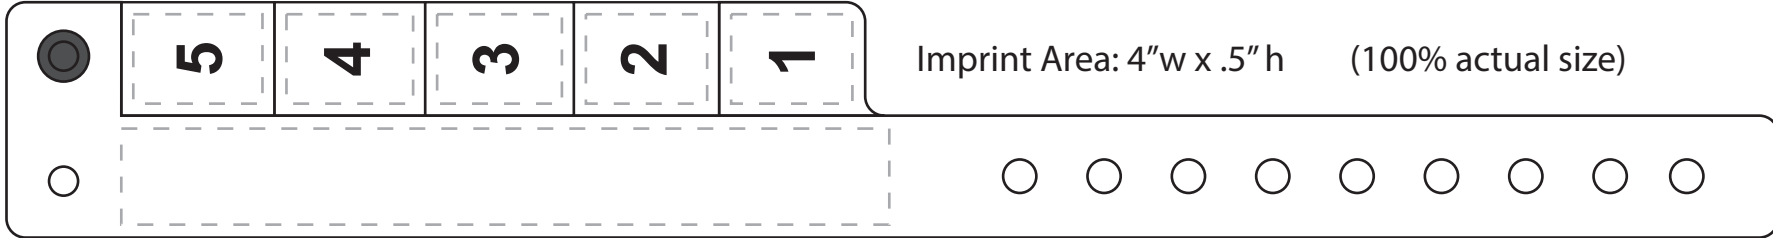

Product Name: 5 Tab ID Bracelet Item #: CID5T Item Color:	Product Area: 9.18" w x .625 h, tabs .75" w x .5" h Imprint Area: 4" w x .5" h Imprint Color:
---	---

## Technical Specifications for Art Proofing

**Text Size Minimum: 12pt**

**Line Weight Minimum: 1pt**

**Gap Line Weight Minimum: 1pt**

**Vector Art Only: YES**

**Misc. Product Specs:**

**Numbers on tabs need to match the imprint color of the art unless produced as 2-color imprint**

**NOTE:** Right aligned imprinting is the industry standard to prevent as much overlap as possible. The closer the art is to the left side of the imprint area, the higher the risk of overlapping. It depends on the size of the wrist artwork that appears in the last inch of the imprint area may get covered depending on the size of the wrist.