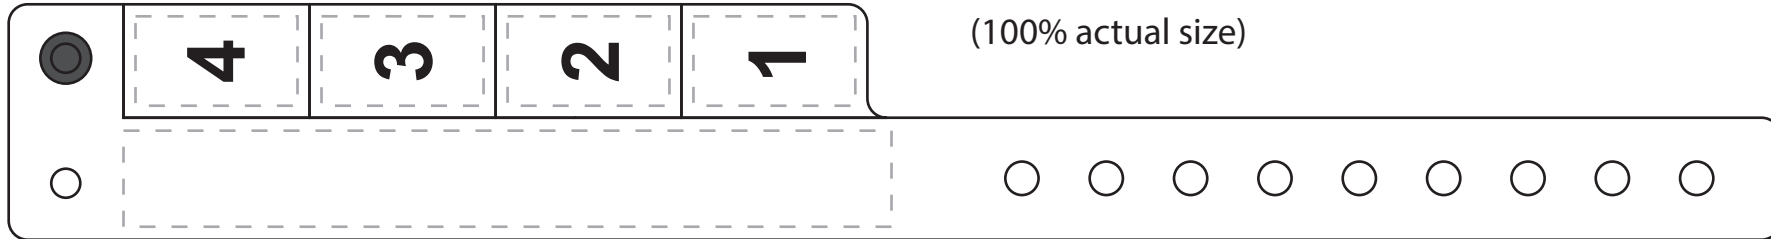

Product Name: 4 Tab ID Bracelet Item #: CID4T Item Color:	Product Area: 9.18"w x .625 h, tabs 1" w x .5" h Imprint Area: 4"w x .5" h Imprint Color:
---	---

Imprint Area: 4"w x .5" h

Technical Specifications for Art Proofing

Text Size Minimum: 12pt**Line Weight Minimum: 1pt****Gap Line Weight Minimum: 1pt****Vector Art Only: YES****Misc. Product Specs:****Numbers on tabs need to match the imprint color of the art unless produced as 2-color imprint**

NOTE: Right aligned imprinting is the industry standard to prevent as much overlap as possible. The closer the art is to the left side of the imprint area, the higher the risk of overlapping. It depends on the size of the wrist artwork that appears in the last inch of the imprint area may get covered depending on the size of the wrist.